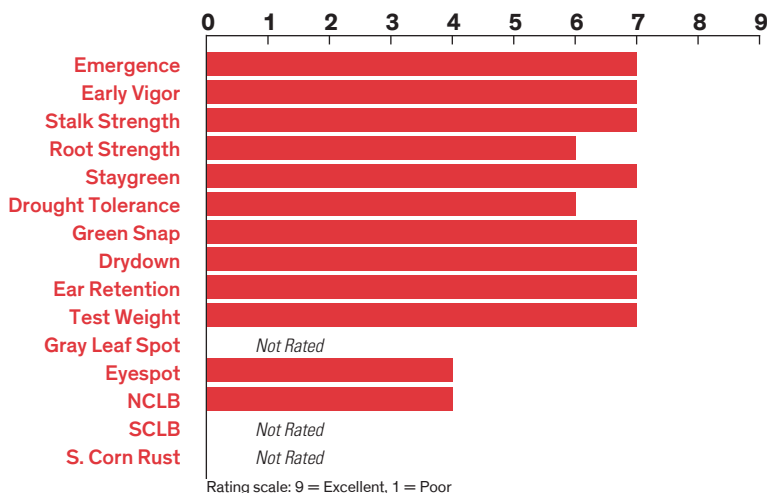

77 RM RANGE 75-79

GRAIN CORN

Excellent choice for leading performance on early maturity acres.

KEY STRENGTHS

- Early flowering and finishing for northern adaptation.
- Strong early emergence and vigor.
- Dent genetics with good test weight and consistent ear development.
- Strong stalks and good late-season intactness.
- Good husk cover and grain drydown.

CHARACTERISTICS CHART

MANAGEMENT GUIDELINES

- Maintain moderate plant densities for best performance.
- Strong choice for no-till or early planting in cold, wet soils.
- Best adapted to 75- to 79-day maturity range environments.